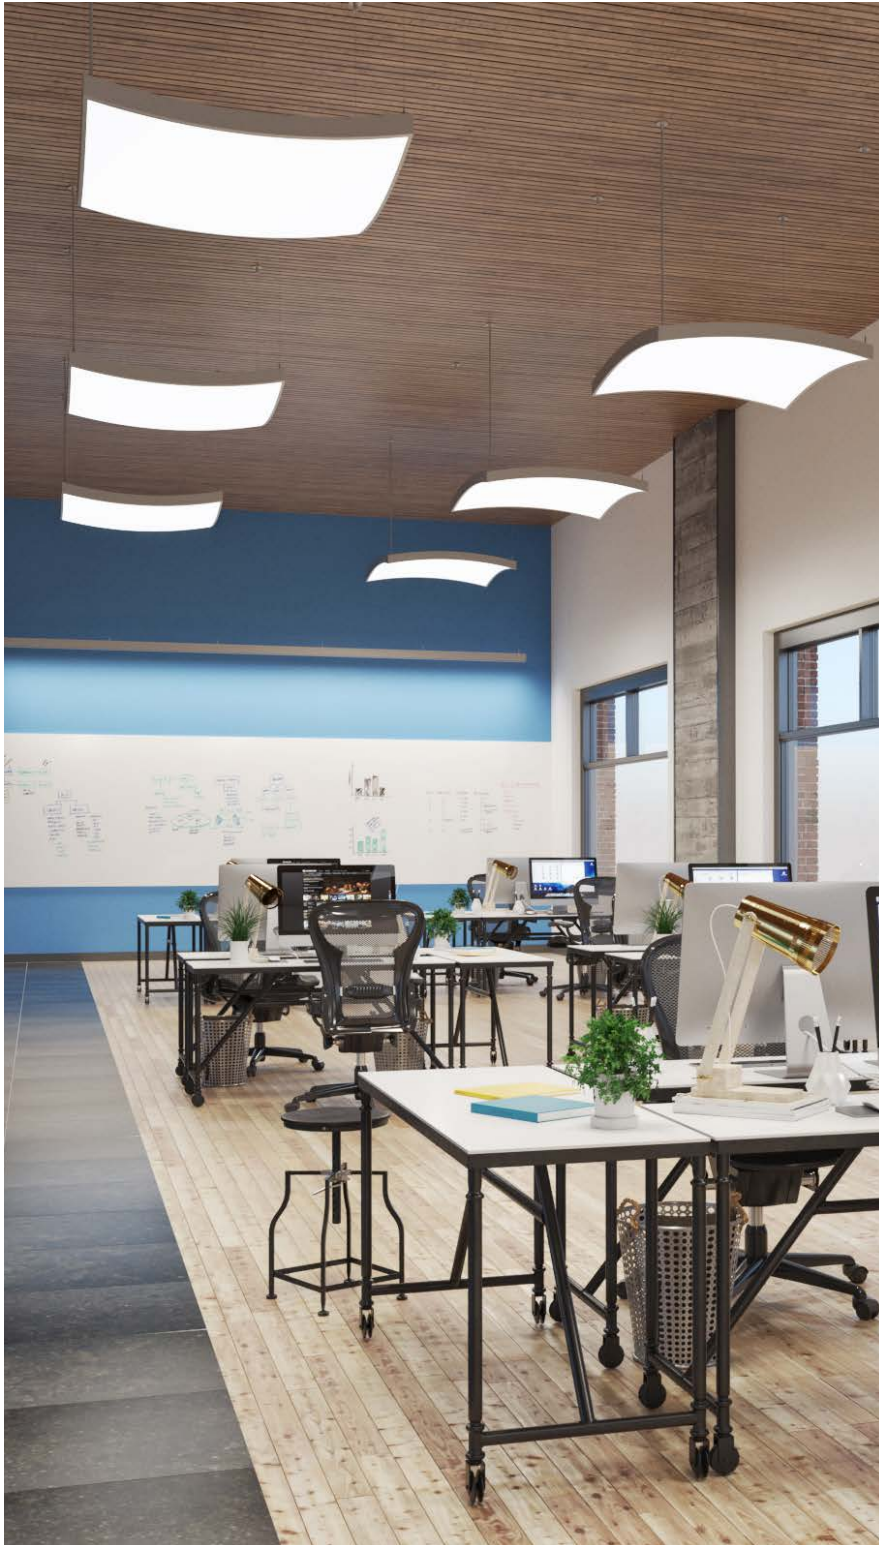

Create - and customize - a sense of place

Lumens

Delivers up to 15000 lumens depending on fixture size.

Controls

nLight® wired and wireless controls for unsurpassed connectivity.

Construction

One-piece thermoformed automotive grade polymer housing.

Dimming Options

Optional dual dimming with an eldoLED® driver provides independently specifiable uplight and downlight.

Dynamic Options

Optimize lighting with Tunable White.

Color Temperature

Available in options from 2700K to 6500K at 80 CRI.

Shielding

Exceptional visual comfort with a Softshine® lens.

Finishes

Black, white, painted aluminum or custom colors available.