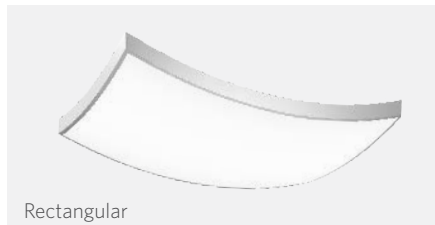

## Two shapes

Rectangular and Square

## Introducing Peerless® Venue™

Specifically designed for open ceilings, Peerless Venue is a big, suspended luminaire that delivers an even bigger design statement. Unmatched aesthetics. Visual comfort. Uniform illumination. All in one solution that defines spaces where people gather, collaborate, and thrive.