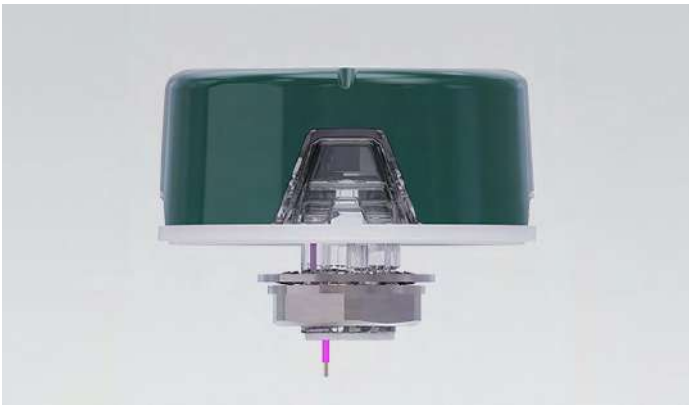

[Get Inspired](#)

September 2023

DTL® DEP Embedded Photocontrol

The DEP is an embedded, low voltage DC photocontrol from Dark to Light! DEP photocontrols are D4i™ certified, issue precise digital switching through DALI® commands, and offer reliable dusk to dawn control for the AutoConnect™ family of luminaires from AEL®.

[Discover DEP](#)

DTL® DZP Photocontrol

The DZP from Dark to Light is a standalone, low voltage DC photocontrol that is D4i™ certified and issues precise digital switching through DALI® commands. The DZP is field installed onto outdoor luminaires with a Zhaga receptacle and is ideal for roadway applications.