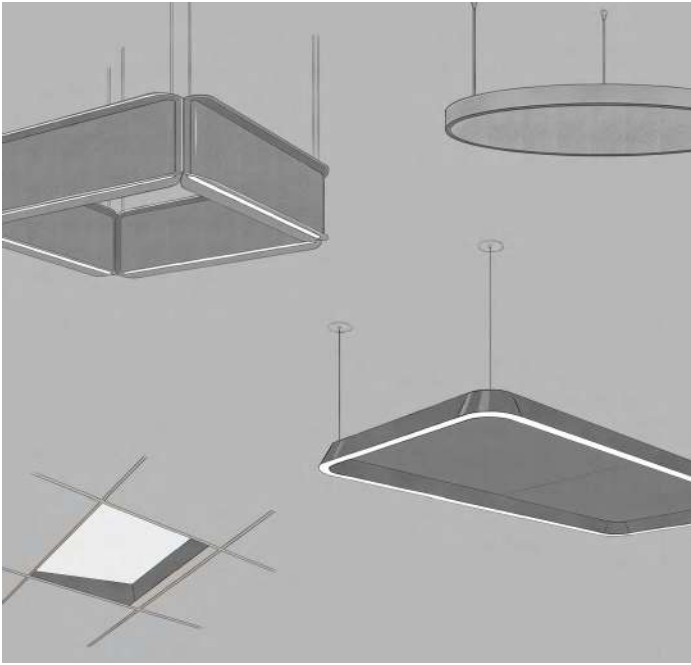

June 2023

a·light

Tune Into Acoustic Lighting

A-Light™ combines the most advanced sound absorbing materials with high performance lighting. From suspended and surface mount options, direct/indirect lighting, unique product shapes and vibrant color options, our acoustic package has got you covered.

[Learn More](#)